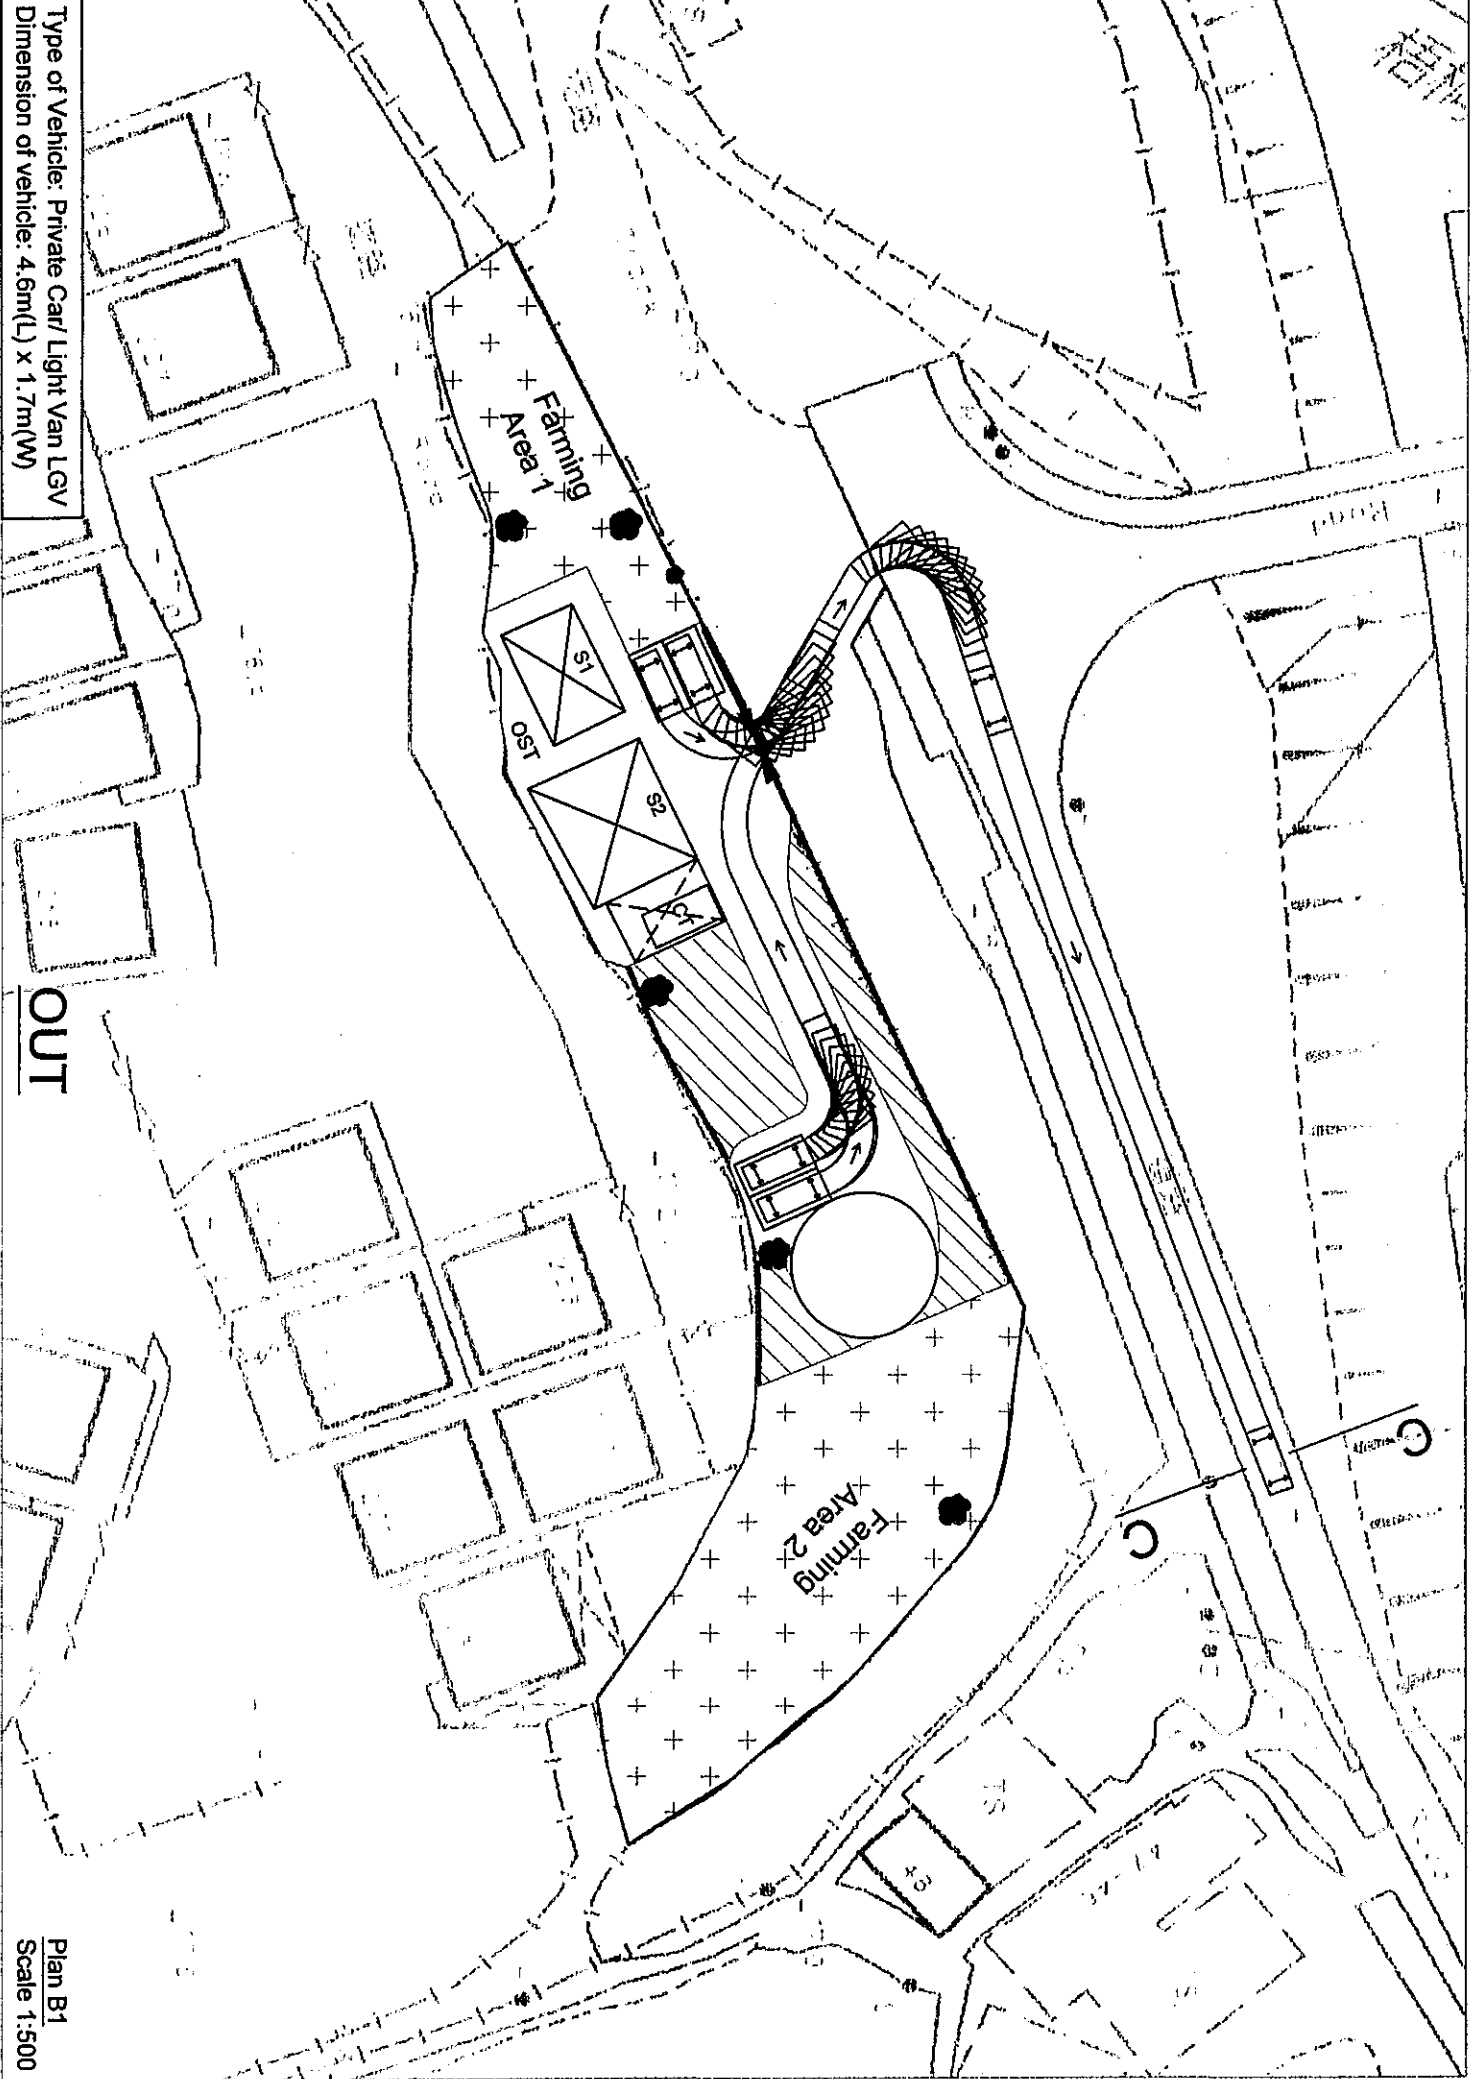

Type of Vehicle: Private Car/ Light Van LGV
Dimension of vehicle: 4.6m(L) x 1.7m(W)

IN

Plan A2
Scale 1:500

Type of Vehicle: Private Car/ Light Van LGV
Dimension of vehicle: 4.6m(L) x 1.7m(W)

OUT

Plan B1
Scale 1:500

Plan A1
Scale 1:500