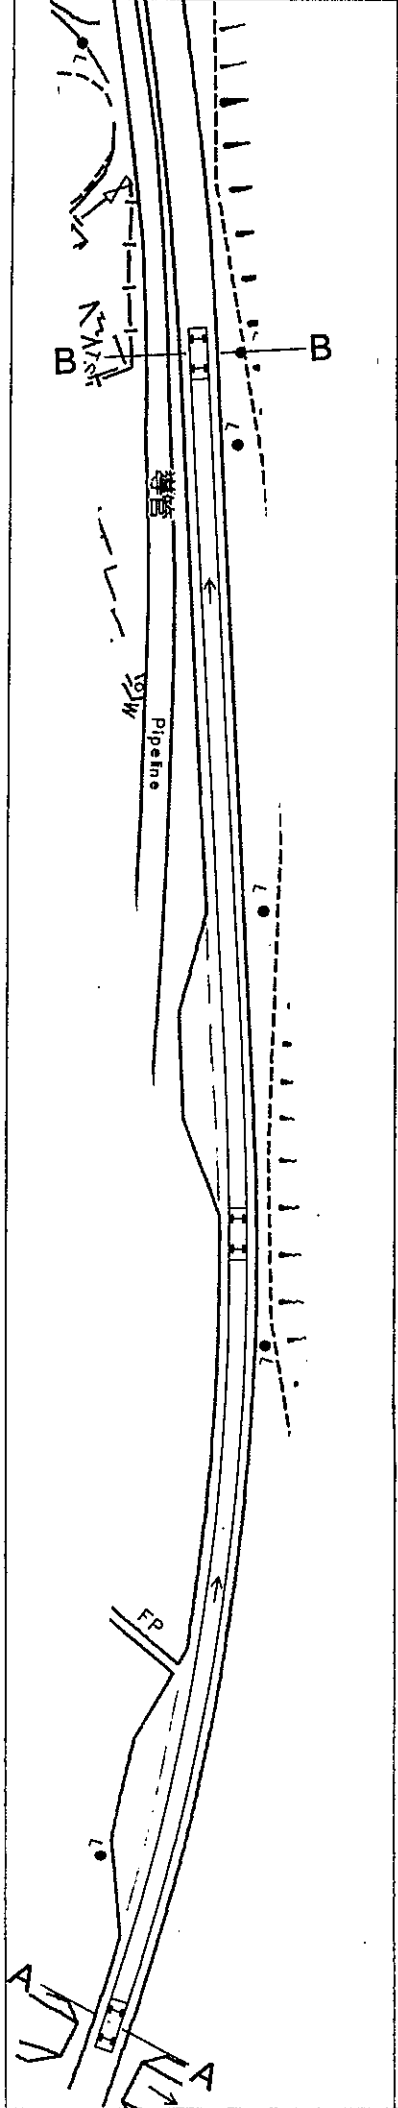

Type of Vehicle: Private Car/ Light Van LGV
Dimension of vehicle: 4.6m(L) x 1.7m(W)

IN

Plan A2
Scale 1:500

Type of Vehicle: Private Car/ Light Van LGV
Dimension of vehicle: 4.6m(L) x 1.7m(W)

OUT

Plan B1
Scale 1:500

Plan A1
Scale 1:500