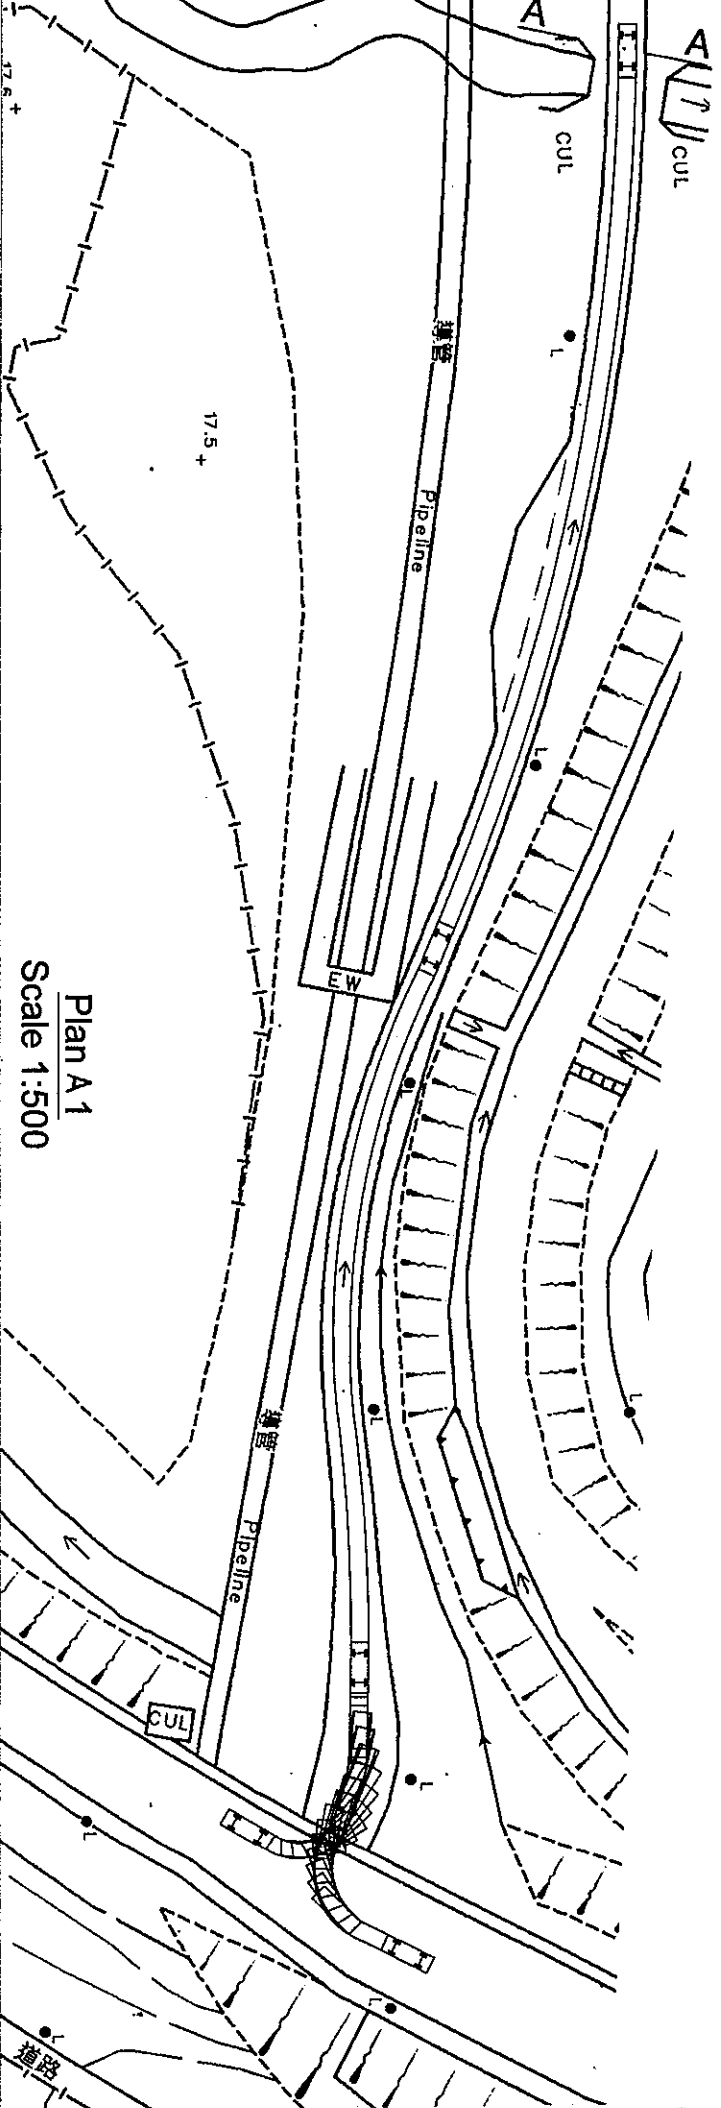

Type of Vehicle: Private Car/ Light Van LGV
Dimension of vehicle: 4.6m(L) x 1.7m(W)

IN

Plan A2
Scale 1:500

Type of Vehicle: Private Car/ Light Van LGV
Dimension of vehicle: 4.6m(L) x 1.7m(W)

OUT

Plan B1
Scale 1:500

Plan A1
Scale 1:500