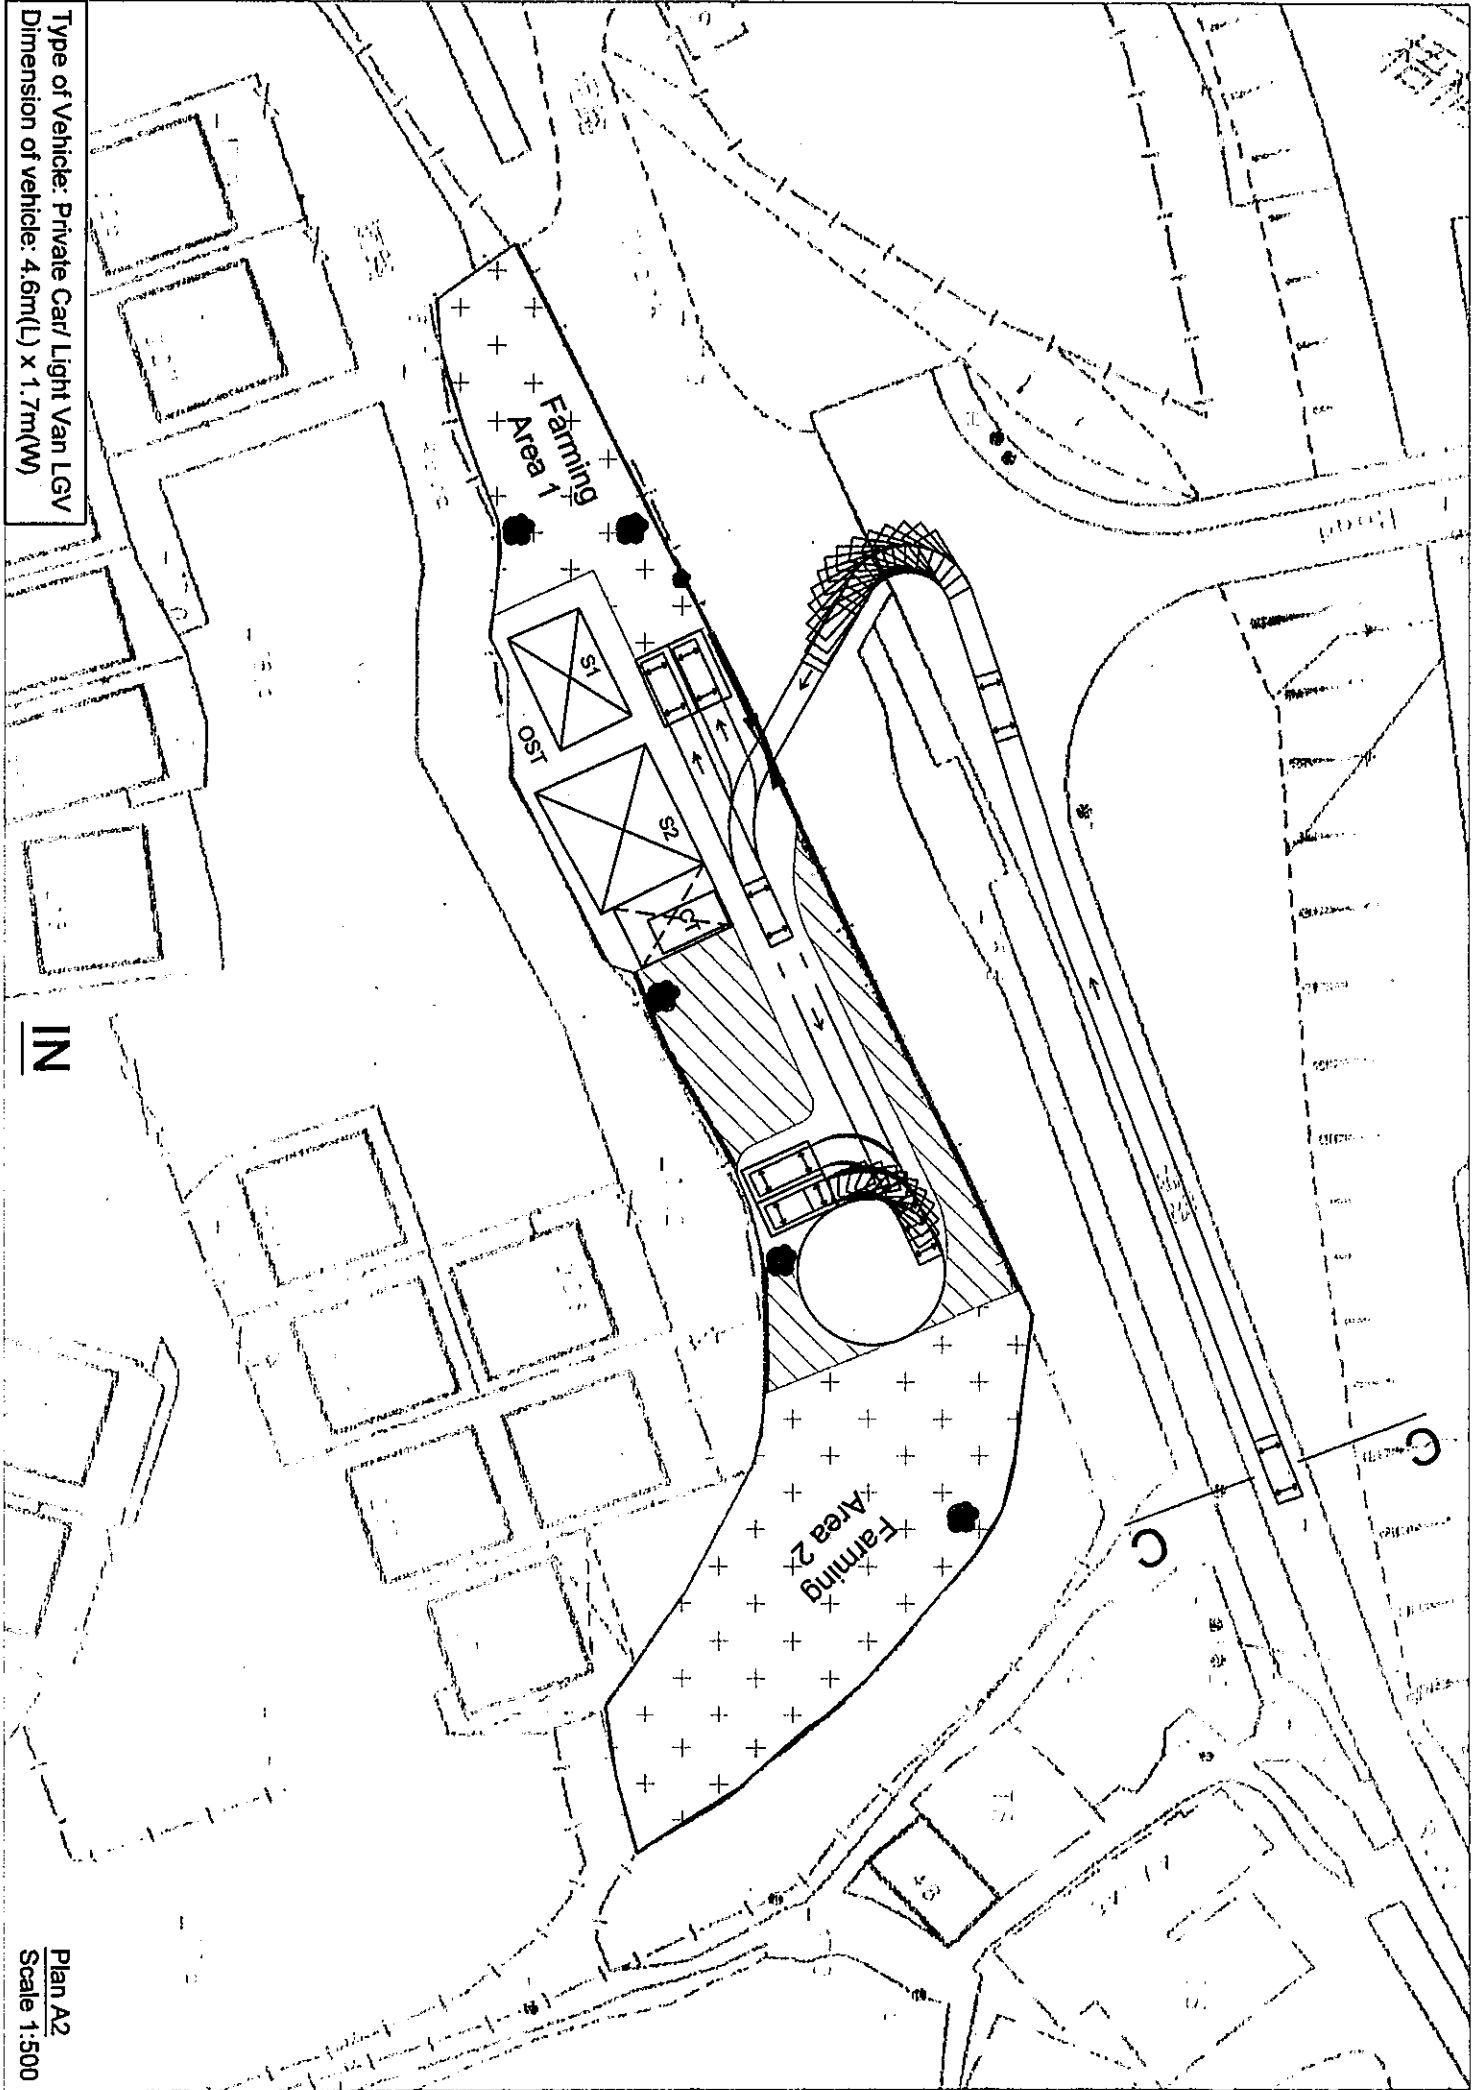

Type of Vehicle: Private Car/ Light Van LGV
Dimension of vehicle: 4.6m(L) x 1.7m(W)

IN

Plan A2
Scale 1:500

Type of Vehicle: Private Car/ Light Van LGV
Dimension of vehicle: 4.6m(L) x 1.7m(W)

OUT

Plan B1
Scale 1:500

Plan A1
Scale 1:500